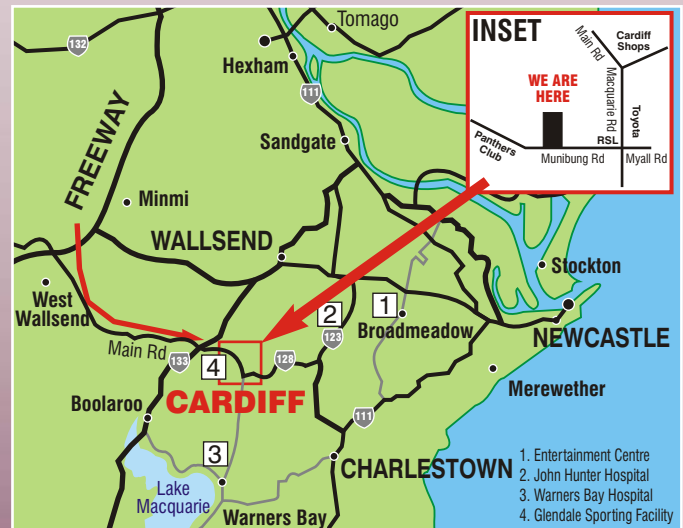

- Adjacent to Panthers & RSL Clubs
- 22 Spacious Units with Internet connection
- 4 x 2 Bedroom Units
- 2 Spa Suites
- Close to John Hunter, Warners Bay & NIB Hospitals
- 10 mins to Entertainment Centre & Energy Aust. Stadium
- 5 mins to Glendale Sporting Facility
- Ample Parking - trucks, trailers, boats, etc